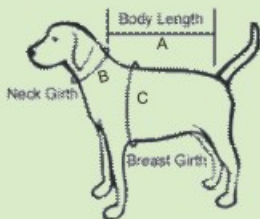

## Size Chart of Advance Stay Clean™

made with NANotex®

### Premium Dog Jackets

Available in Khaki, Olive, Blue and Grey.

A (Inch)	B (Inch)	C (Inch)
10	5 - 8	14 - 18
12	6 - 10	17 - 20
14	8 - 12	18 - 21
16	10 - 14	19 - 22
18	12 - 16	20 - 24
20	14 - 18	22 - 26
22	16 - 20	24 - 28
24	18 - 22	26 - 30
26	20 - 24	28 - 32
28	22 - 26	32 - 34